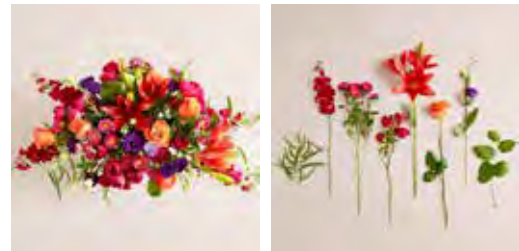

Modern Radiance™ Bouquet [#194301]

NEW PRODUCT: Start Date: 12/30/24 End Date: Open

S	M	L	XL	Unit	Floral Description	Suggested Substitution
3	4	5	6	Stem	Rose Orange 50 cm	Rose Hot Pink 50 cm
2	3	4	5	Stem	Spray Rose Hot Pink	Spray Rose Orange
2	2	2	2	Stem	Asiatic Lily Orange	Asiatic Lily Red
2	3	4	5	Stem	Lisianthus Purple	Liatris
2	3	4	5	Stem	Stock Fuschia	Stock Purple
2	3	4	4	Stem	Matsumoto Aster Hot Pink	Matsumoto Purple
1	1	1	1	Stem	Eucalyptus Feather Willow	Eucalyptus Gunni
1	1	1	1	Stem	Salal Tips	Pittosporum Variegated

Hardgoods Description

1	1	1	1	Each	6"H Clear Glass Cylinder Vase

DESIGN: All Around, Long and Low Arrangement

OCCASION: Everyday

QTY	Unit	Floral Description
1	Stem	5" White Anthurium in a basket potcover

*Also available as: PC #194340 White Anthurium for Sympathy ($49.99)

White Anthurium*

DESIGN: Plant

#194338 $49.99 12"-16"H

NEW PRODUCT:

Start Date: 12/30/24 | End Date: Open