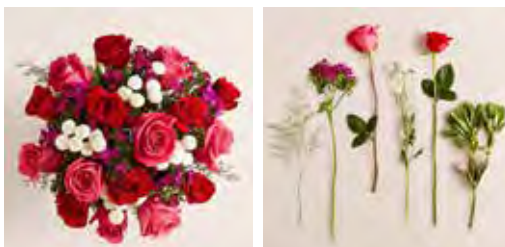

**Fields of Europe® Romance
with Valentine's Day Banner™ [#191696]**

NEW CODIFIED PRODUCT: Start Date: 12/30/24 End Date: 2/22/25

S	M	L	XL	Unit	Floral Description	Suggested Substitution
2	2	3	4	Stem	Rose Red 50 cm	
2	2	3	4	Stem	Rose Hot Pink 50 cm	Rose Pink 50 cm
1	1	2	3	Stem	Asiatic Lily Pink	Oriental Lily Pink
1	4	4	4	Stem	Gerbera Daisy Pink	Cremon Pink
3	3	3	4	Stem	Alstroemeria Pink	Alstroemeria White or Red
0.5	1	1.5	2	Stem	Limonium Pink	Waxflower Pink
1	2	2	2	Stem	Salal Tips	Pittosporum Variegated

Hardgoods Description

1	1	0	0	Each	8"H Clear Glass Rose Vase
0	0	1	1	Each	8"H Clear Glass Gathering Vase
1	1	1	1	Yard	#9 Ribbon, Pink
1	1	1	1	Each	Happy Valentine's Day Banner—Codified PC #190134
2	2	2	2	Each	Plant Stake (6 inches)

Key to My Heart® Bouquet* [#194291]

REVISED CODIFIED PRODUCT: Start Date: 12/30/24 End Date: 2/22/25

S	M	L	XL	Unit	Floral Description	Suggested Substitution
2	4	6	8	Stem	Rose Red 50 cm	
2	4	6	8	Stem	Rose Hot Pink 50 cm	
2	3	4	5	Stem	Dianthus Purple	Dianthus White
3	3	3	4	Stem	Button Pom White	Button Pom Lavender
1	1	1	1	Stem	Limonium Purple	Limonium Pink
1	1	1	1	Stem	Pittosporum Variegated	Salal Tips

Hardgoods Description

1	1	1	1	Each	Ruby Romance Vase—Codified PC #190127

DESIGN TIP: Be sure to deliver with hangtag.

*Also available as: PC #194292 S/M/L/XL Key to My Heart® in clear glass vase tied with #9 red ribbon ($59.99 S, $69.99 M, $79.99 L, $89.99 XL)